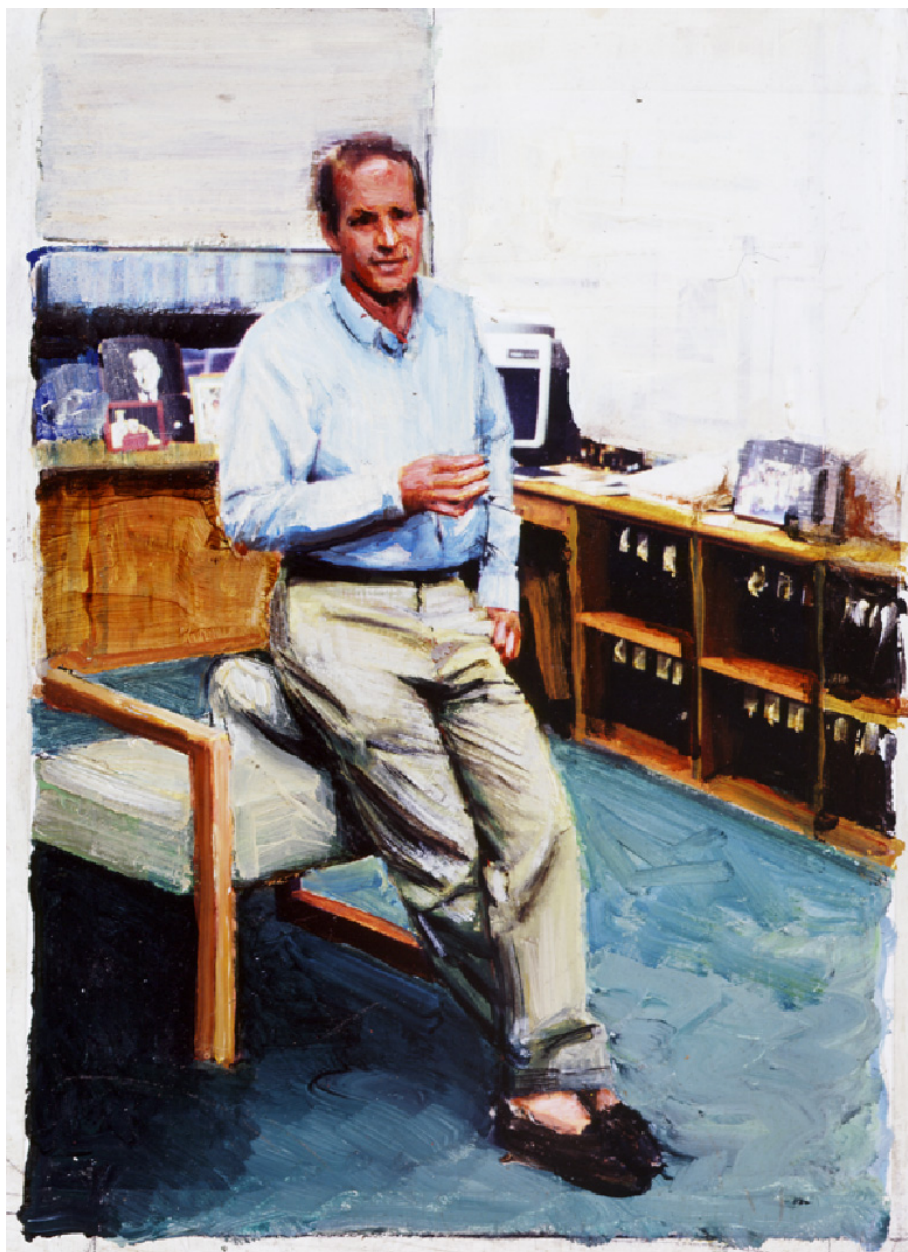

# THE SEAVEST COLLECTION

Gregory Gillespie, *Untitled (Rick Leaning on Chair)*  
Mixed Media, 14 x 13 in. (35.6 x 33 cm)  
0839