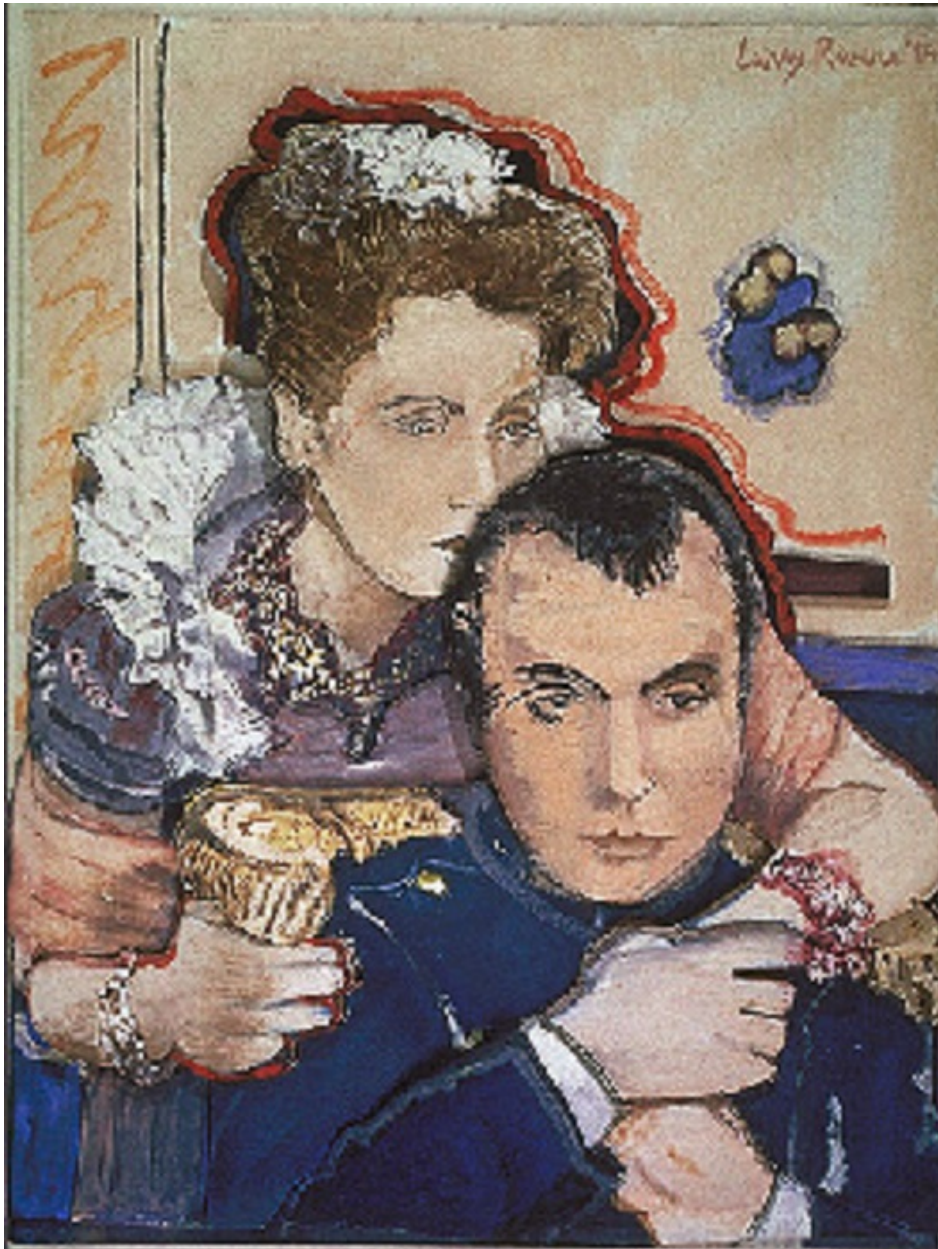

THE SEAVEST COLLECTION

Larry Rivers, *Vanished World: Garbo and Boyer*, 1994
Oil on Canvas Mounted on Sculpted Foam, 39 7/8 x 30 1/4 in.
(101.3 x 76.8 cm)
493