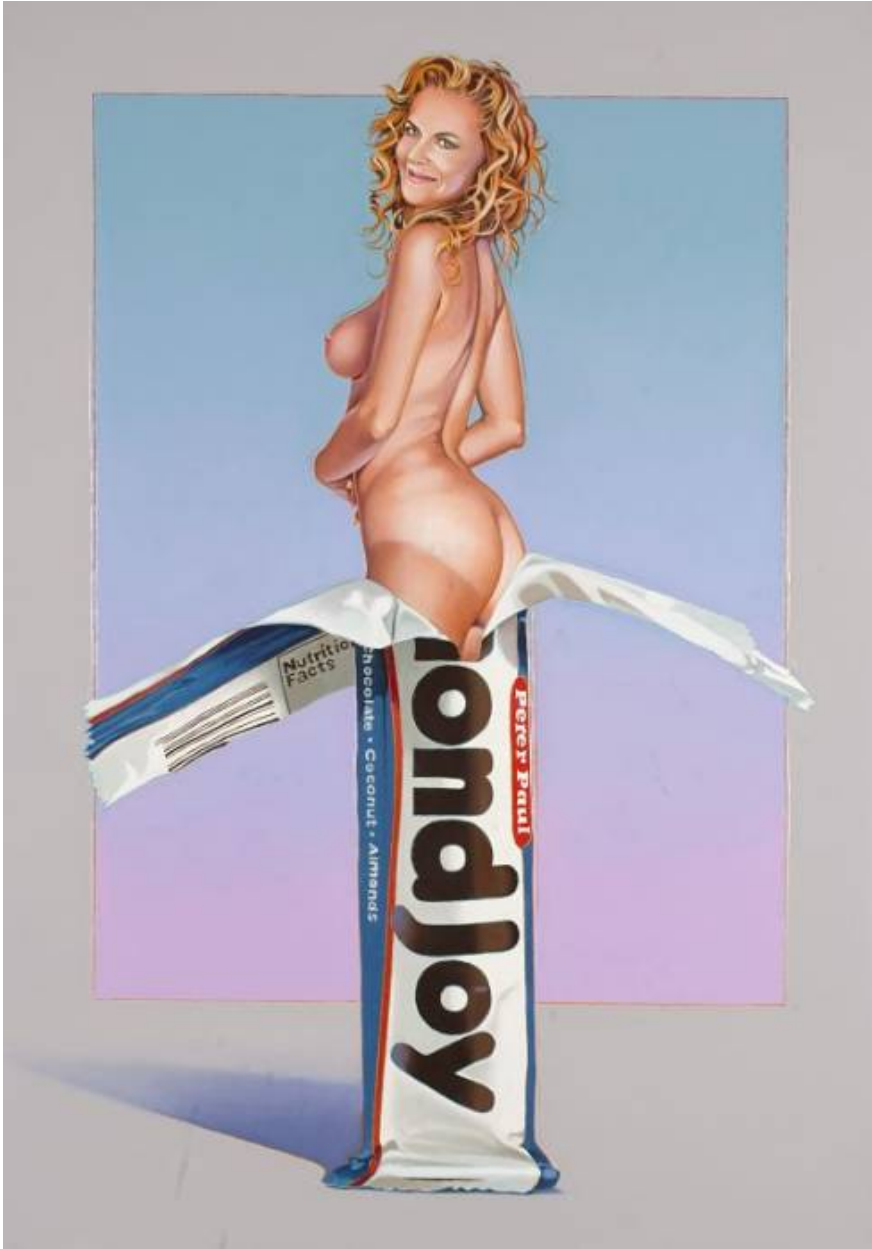

THE SEAVEST COLLECTION

Mel Ramos, *Almond Joy: The Lost Painting of 1965, #29,*
2002
Oil on Canvas, 36 1/4 x 25 1/2 in. (92.1 x 64.8 cm)
843