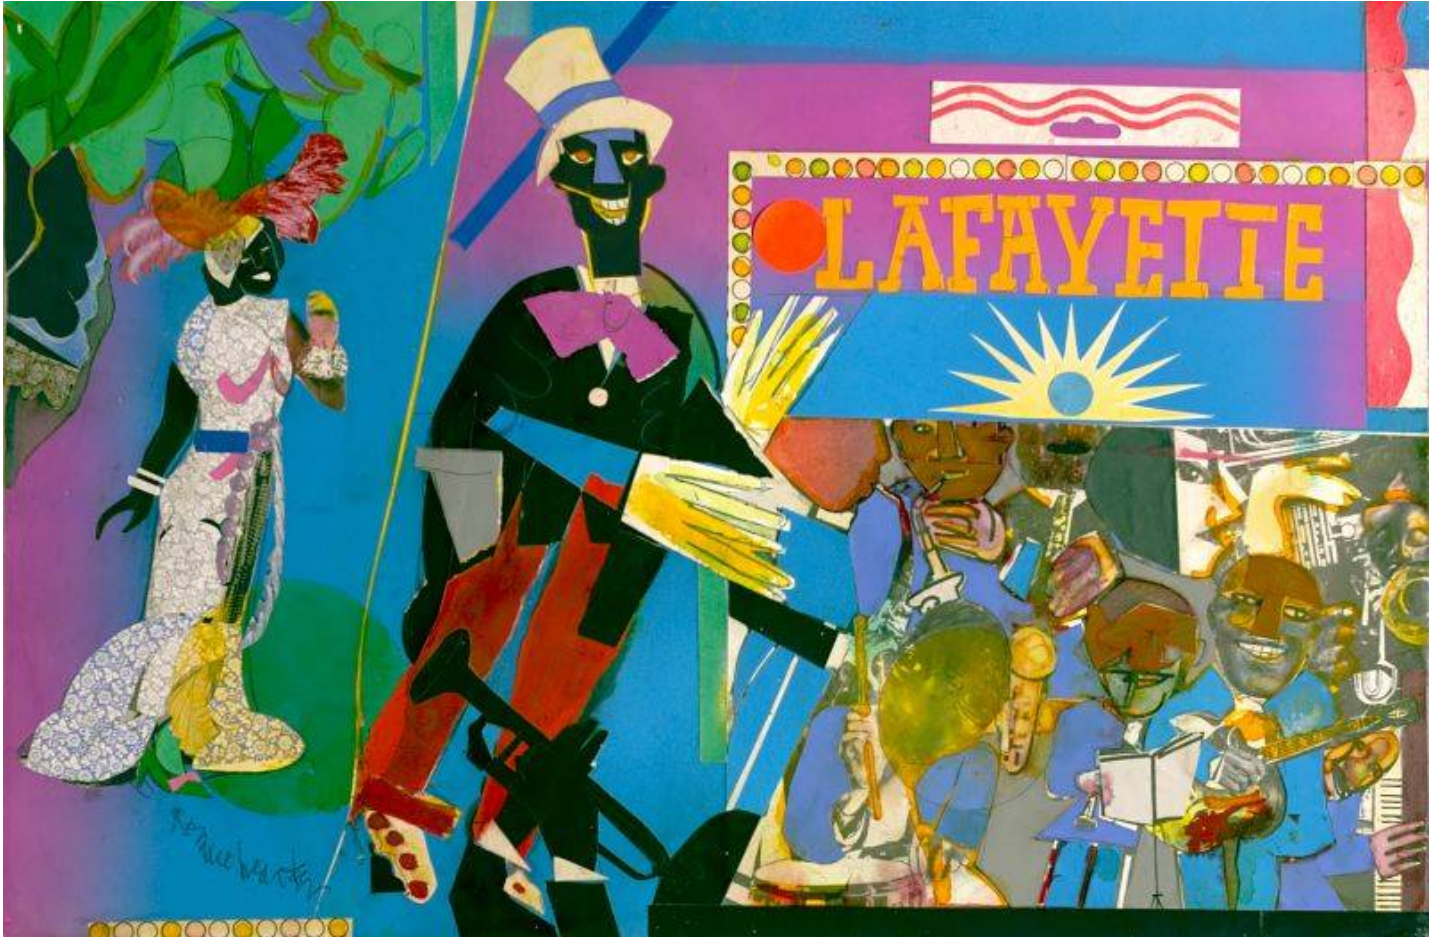

THE SEAVEST COLLECTION

Romare Bearden, *Johnny Hudgins Comes On*, From *Profile/Part II: The Thirties Series*, 1981
Collage & Mixed Media, 16 x 24 in. (40.6 x 61 cm), 16