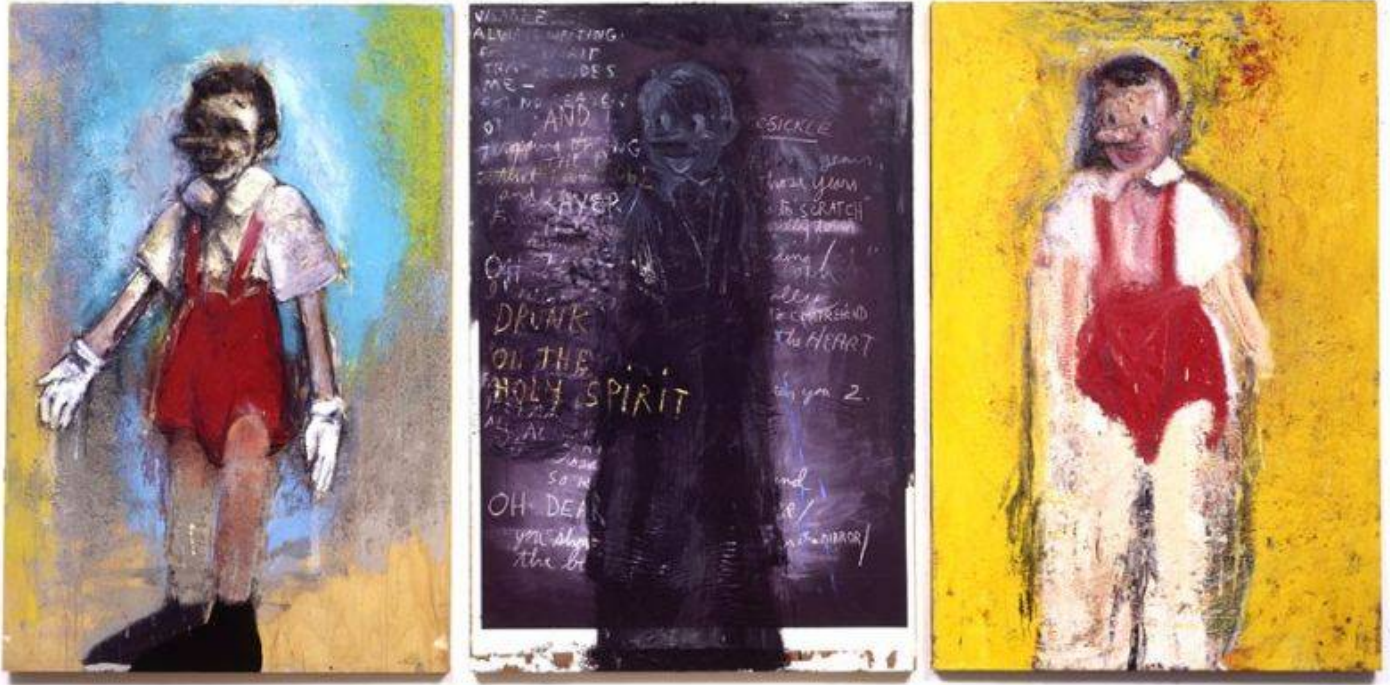

THE SEAVEST COLLECTION

Jim Dine, *Prayer on the Mirror*, 2004

Oil on Wood with Charcoal, Pastel, Acrylic, 72 x 147 3/4 in. (182.9 x 375.3 cm)

927