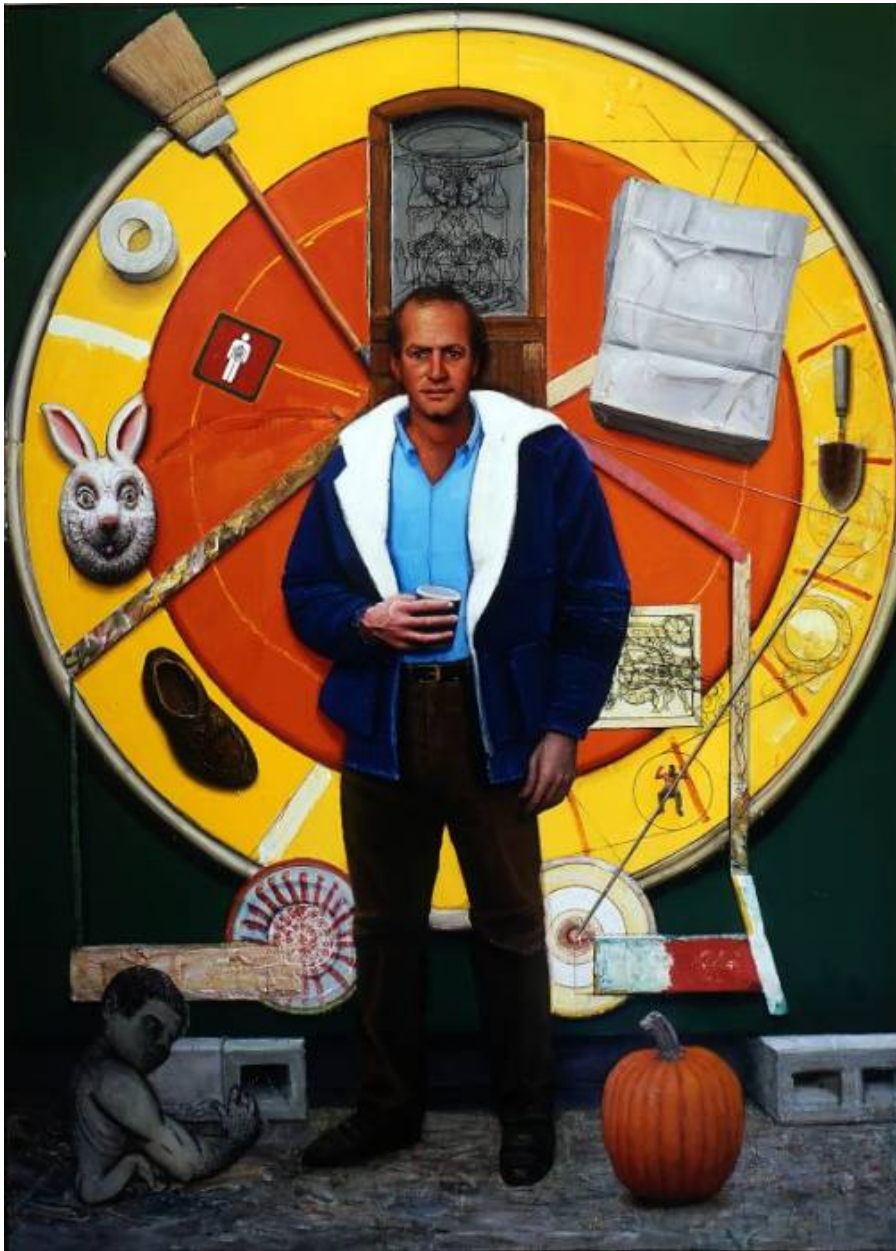

THE SEAVEST COLLECTION

Gregory Gillespie, *Rick and Large Mandala*, 1995 - 97
Oil and Alkyd on Board, 108 x 90 in. (274.3 x 228.6 cm)
542