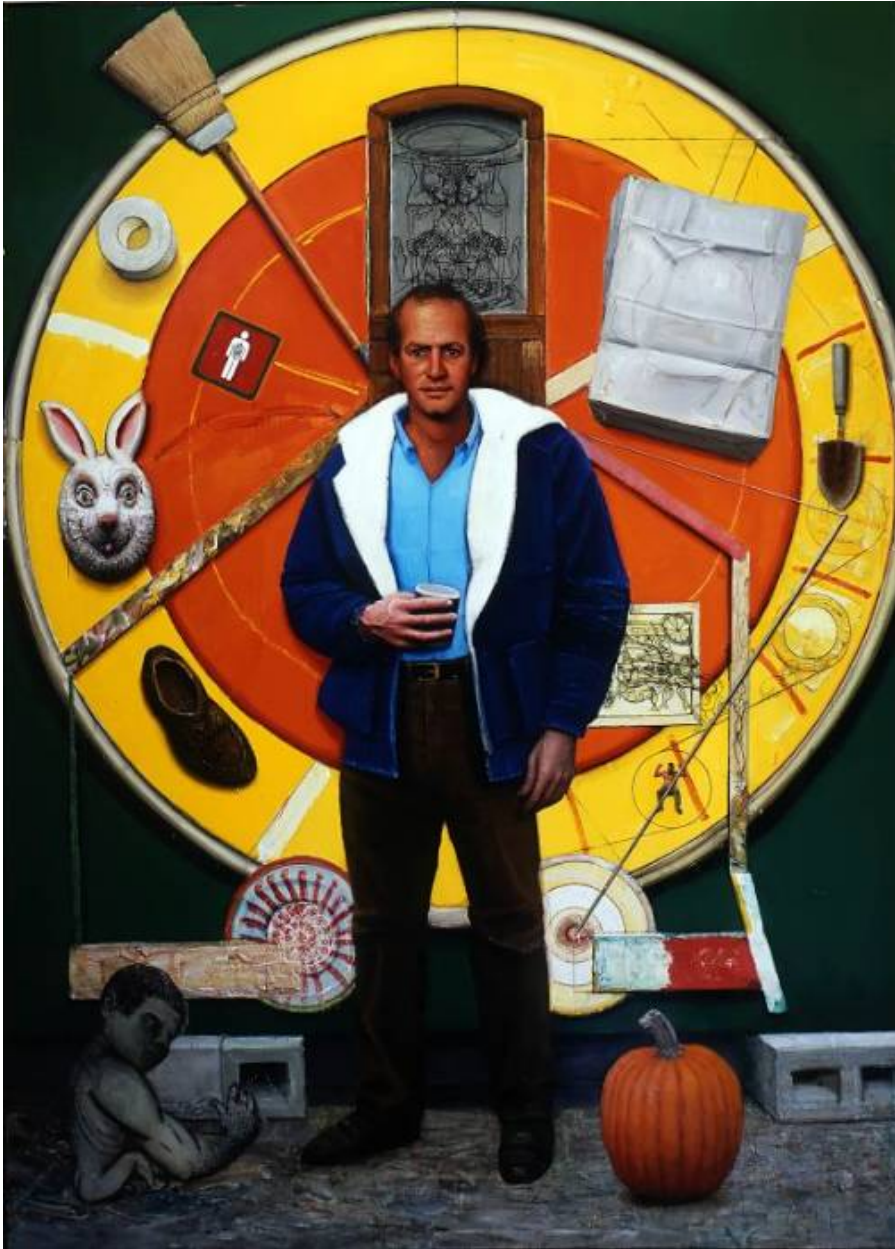

THE SEAVEST COLLECTION

Gregory Gillespie, *Rick and Large Mandala*, 1995 - 97
Oil and Alkyd on Board, 108 x 90 in. (274.3 x 228.6 cm)
542