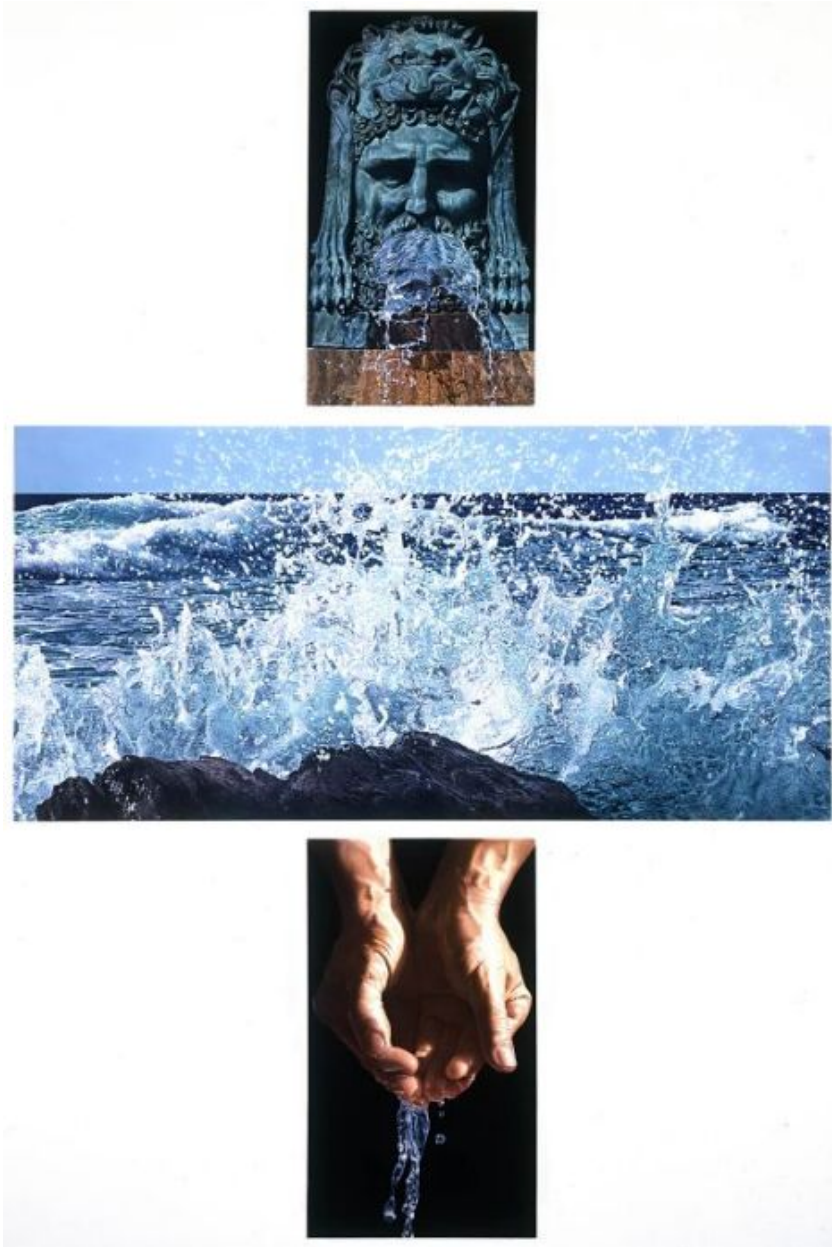

THE SEAVEST COLLECTION

Don Eddy, *Aqueous Lumina*, 1993
Acrylic on Canvas (in three panels), 74 x 50 in. (188 x
127 cm)
406