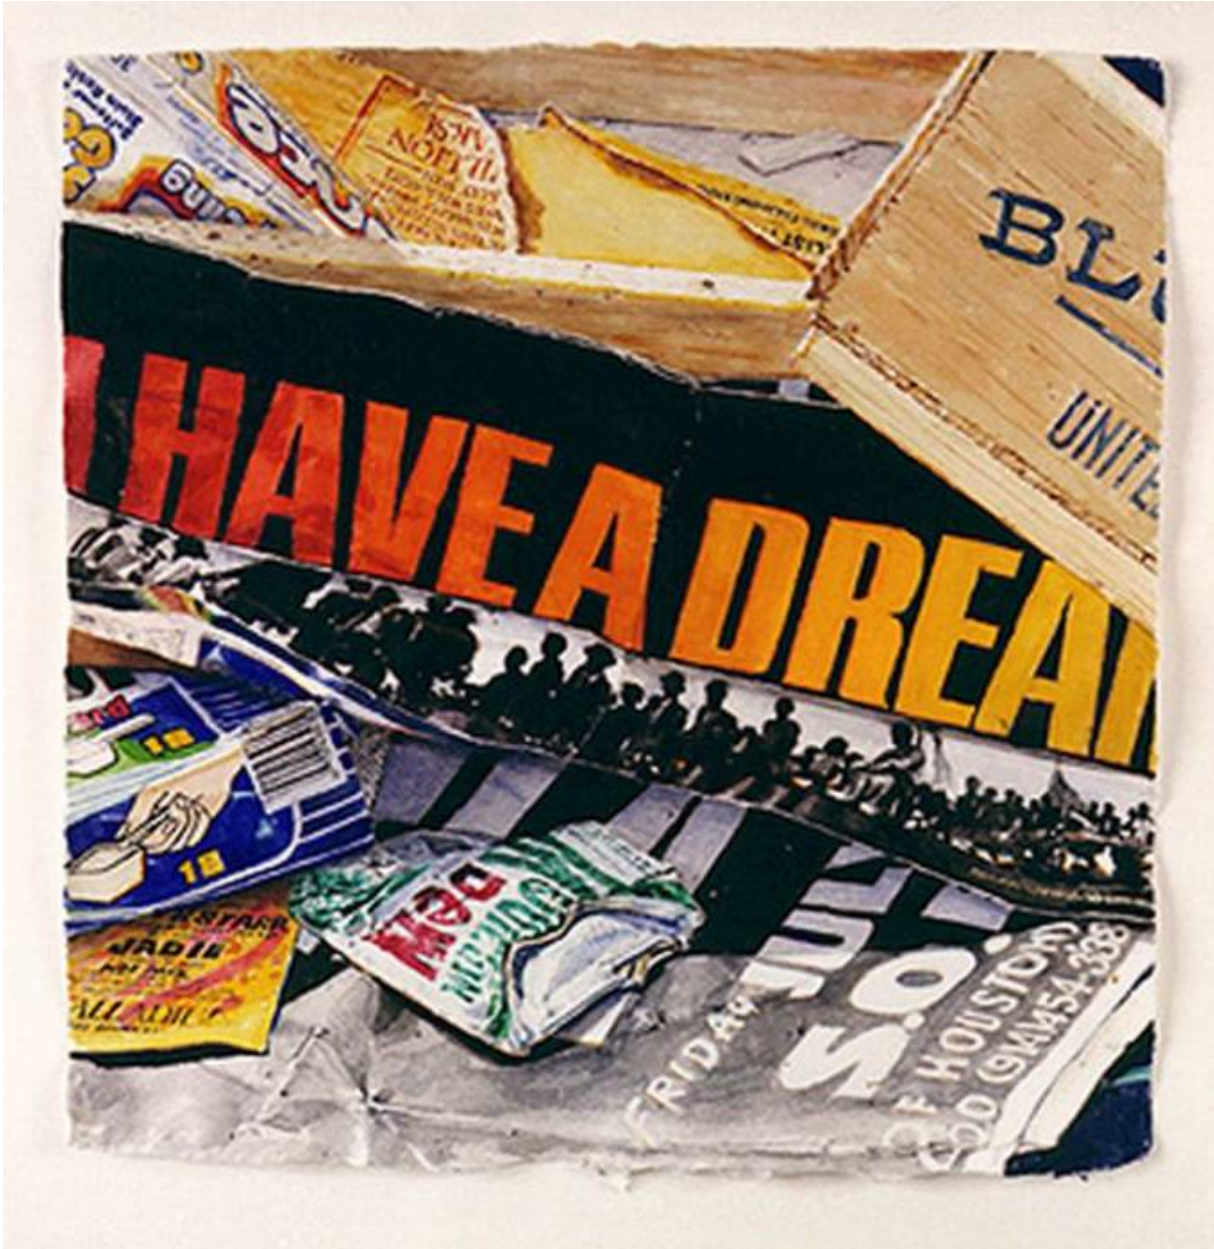

THE SEAVEST COLLECTION

Idelle Weber, W.C. 12. 92. (*I Have A Dream*), 1992
Watercolor on Paper, 14 x 14 in. (35.6 x 35.6 cm)
377