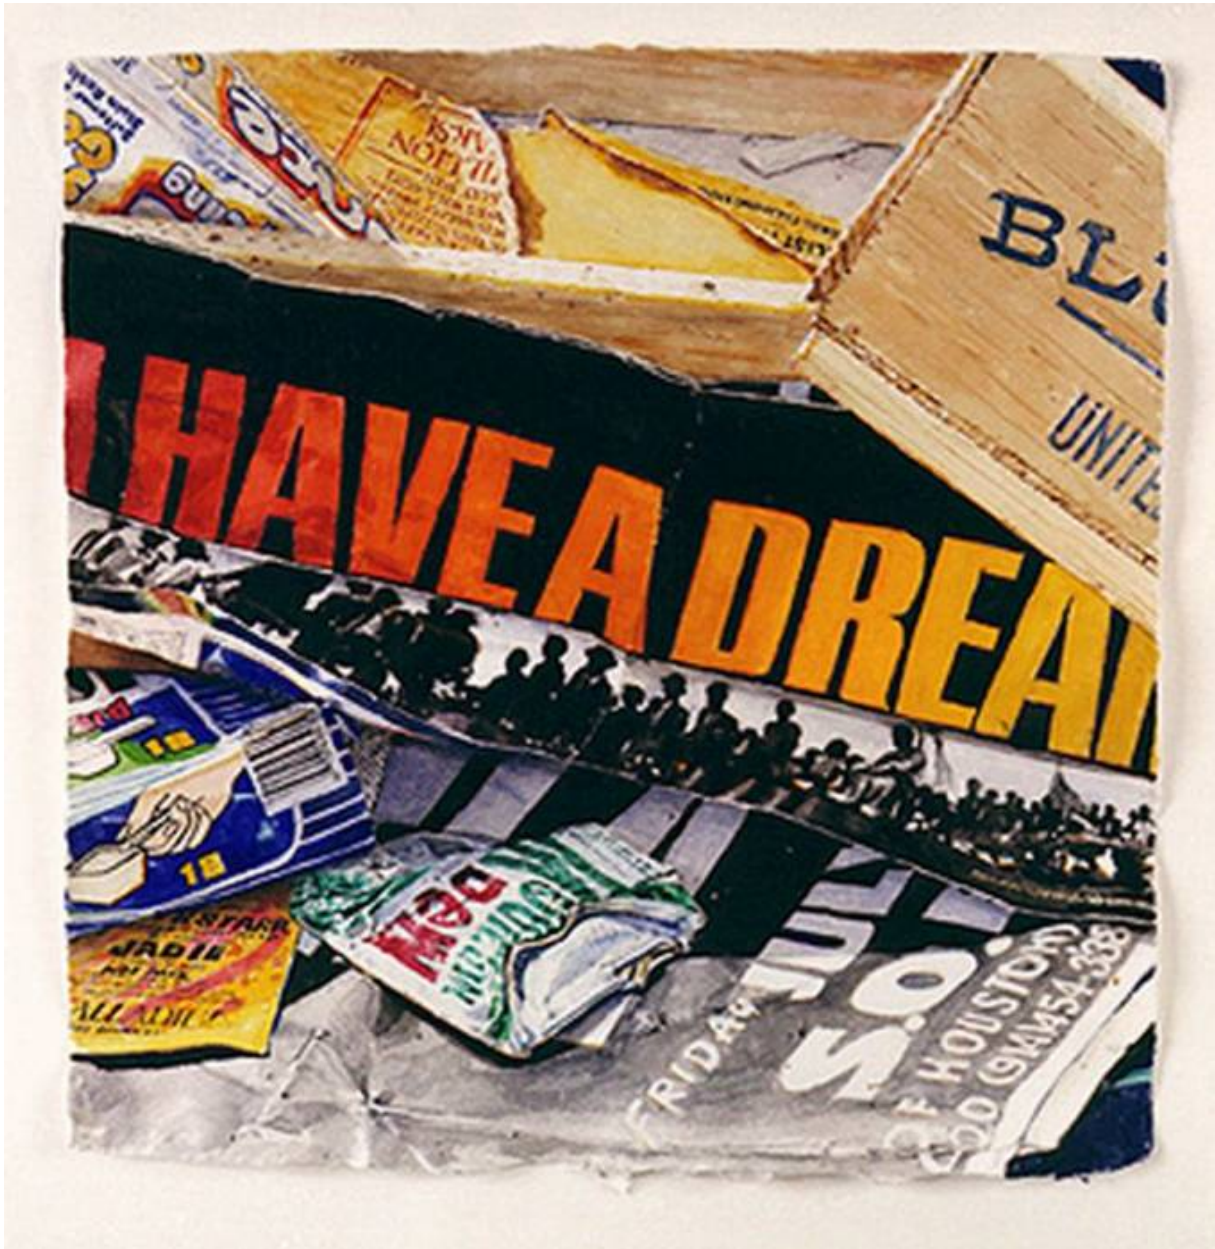

THE SEAVEST COLLECTION

Idelle Weber, *W.C. 12. 92. (I Have A Dream)*, 1992
Watercolor on Paper, 14 x 14 in. (35.6 x 35.6 cm)
377