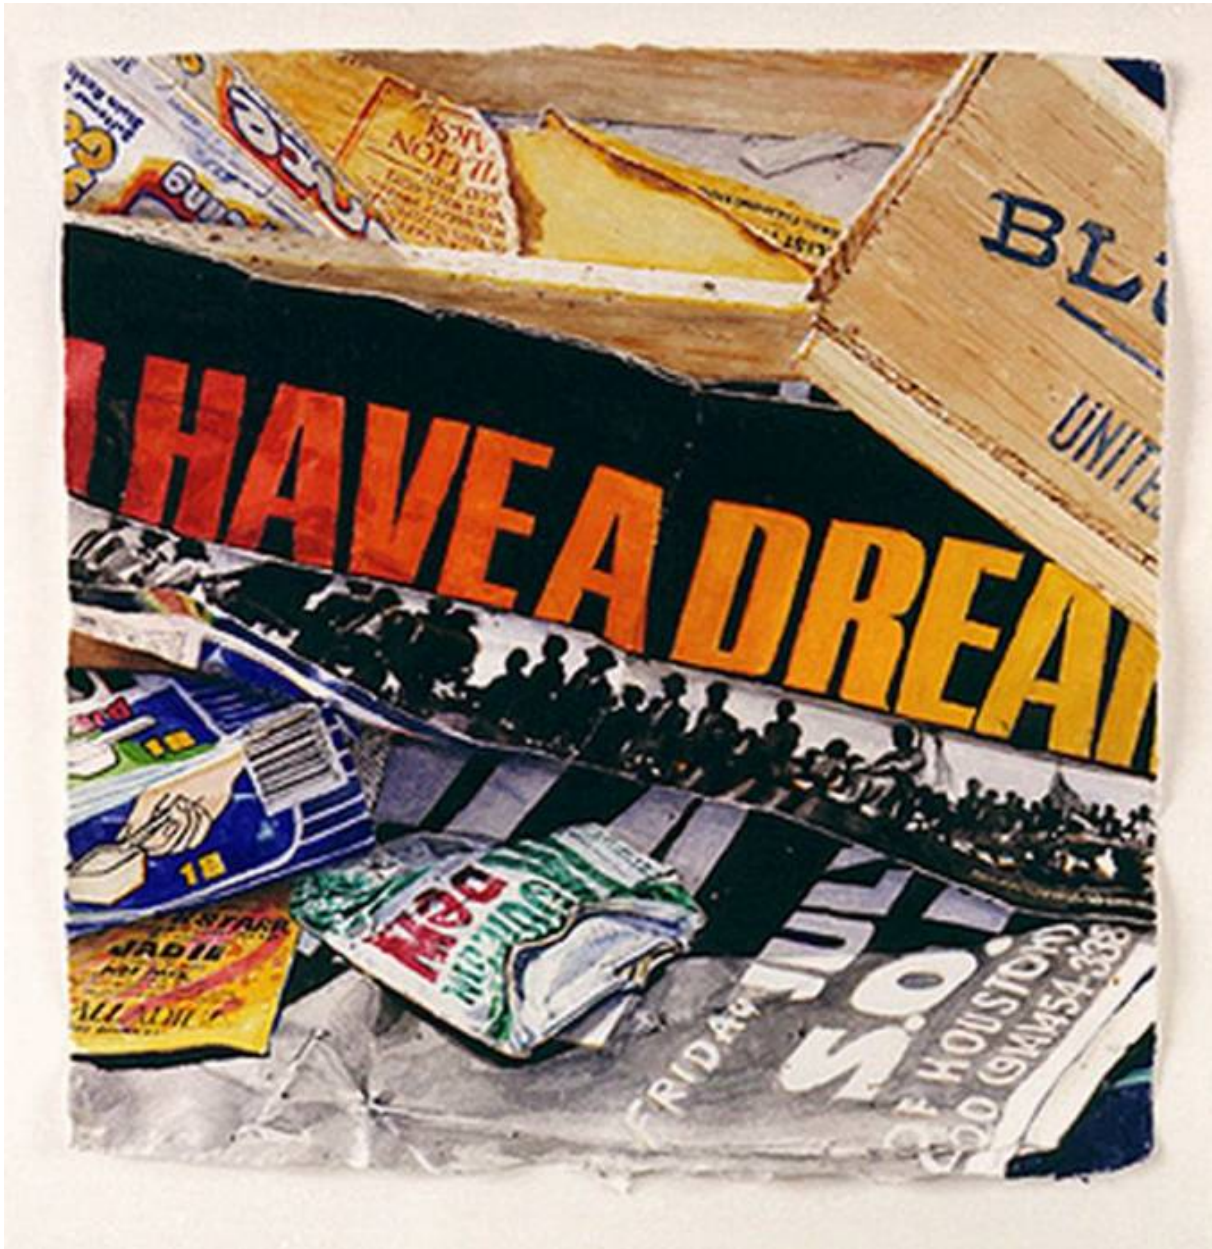

# THE SEAVEST COLLECTION

Idelle Weber, W.C. 12. 92. (*I Have A Dream*), 1992  
Watercolor on Paper, 14 x 14 in. (35.6 x 35.6 cm), 377