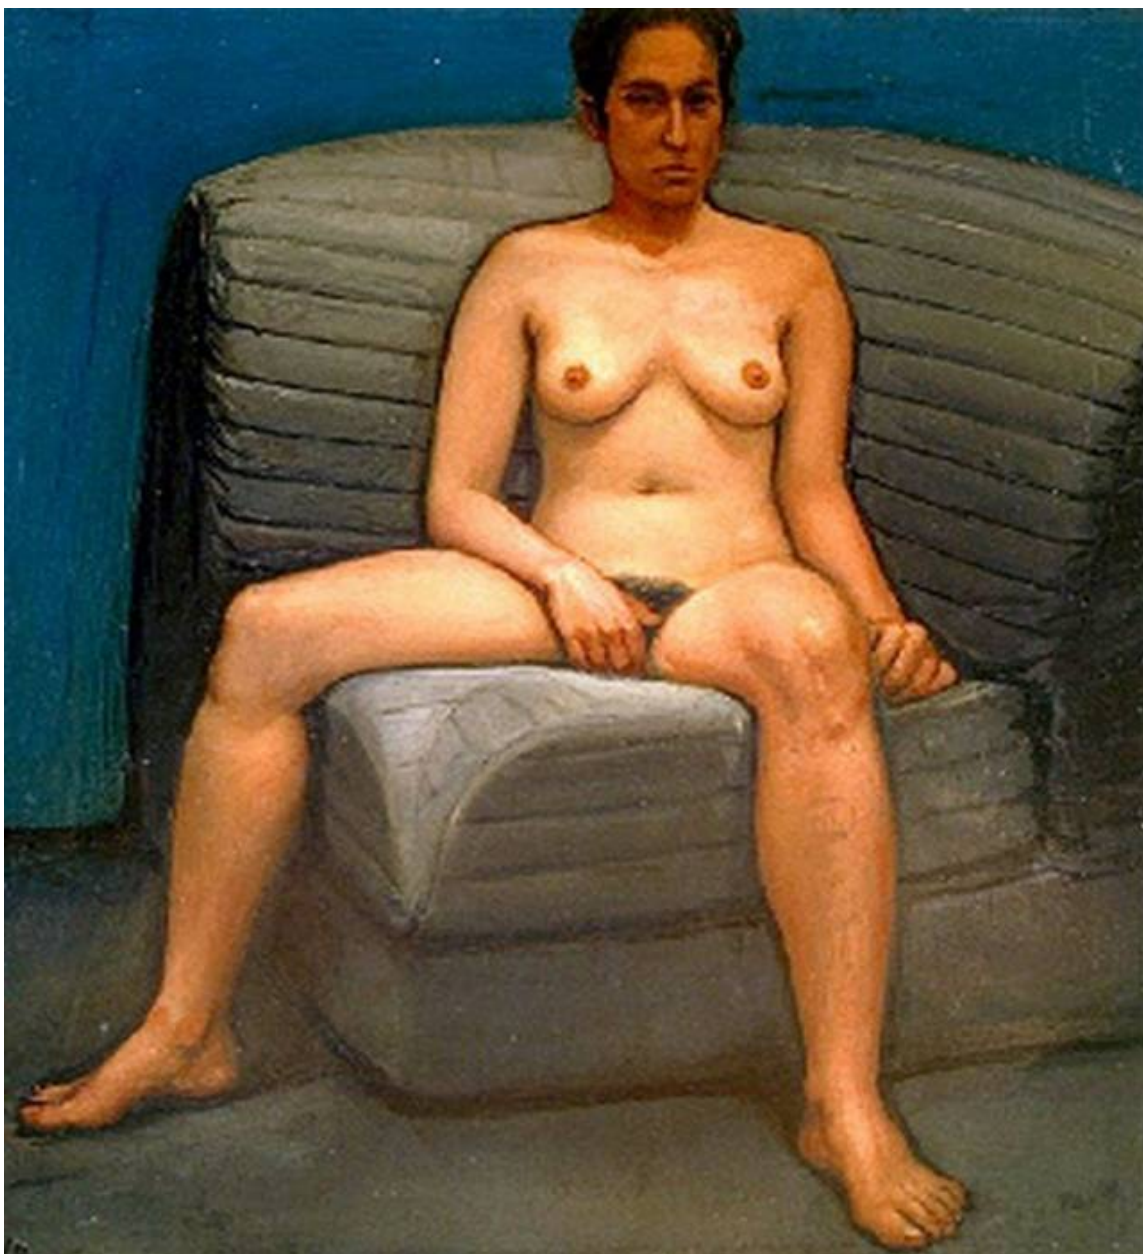

THE SEAVEST COLLECTION

William Beckman, *Study for a Classical Woman*, 1991
Oil on Panel, 15 1/2 x 14 1/4 in. (39.4 x 36.2 cm)
361