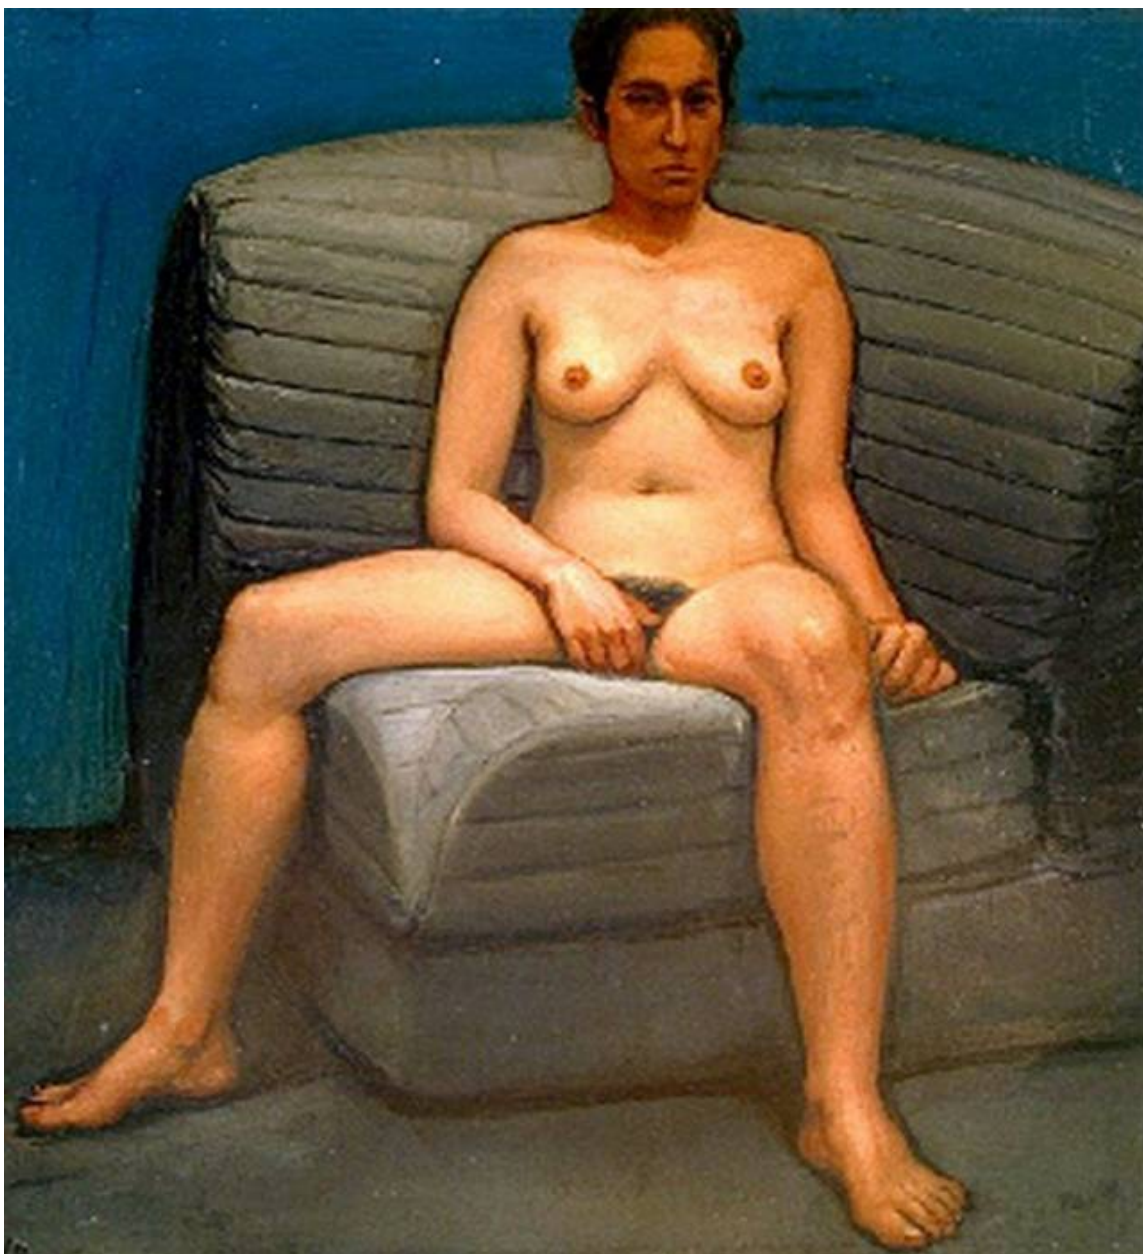

# THE SEAVEST COLLECTION

William Beckman, *Study for a Classical Woman*, 1991  
Oil on Panel, 15 1/2 x 14 1/4 in. (39.4 x 36.2 cm)  
361