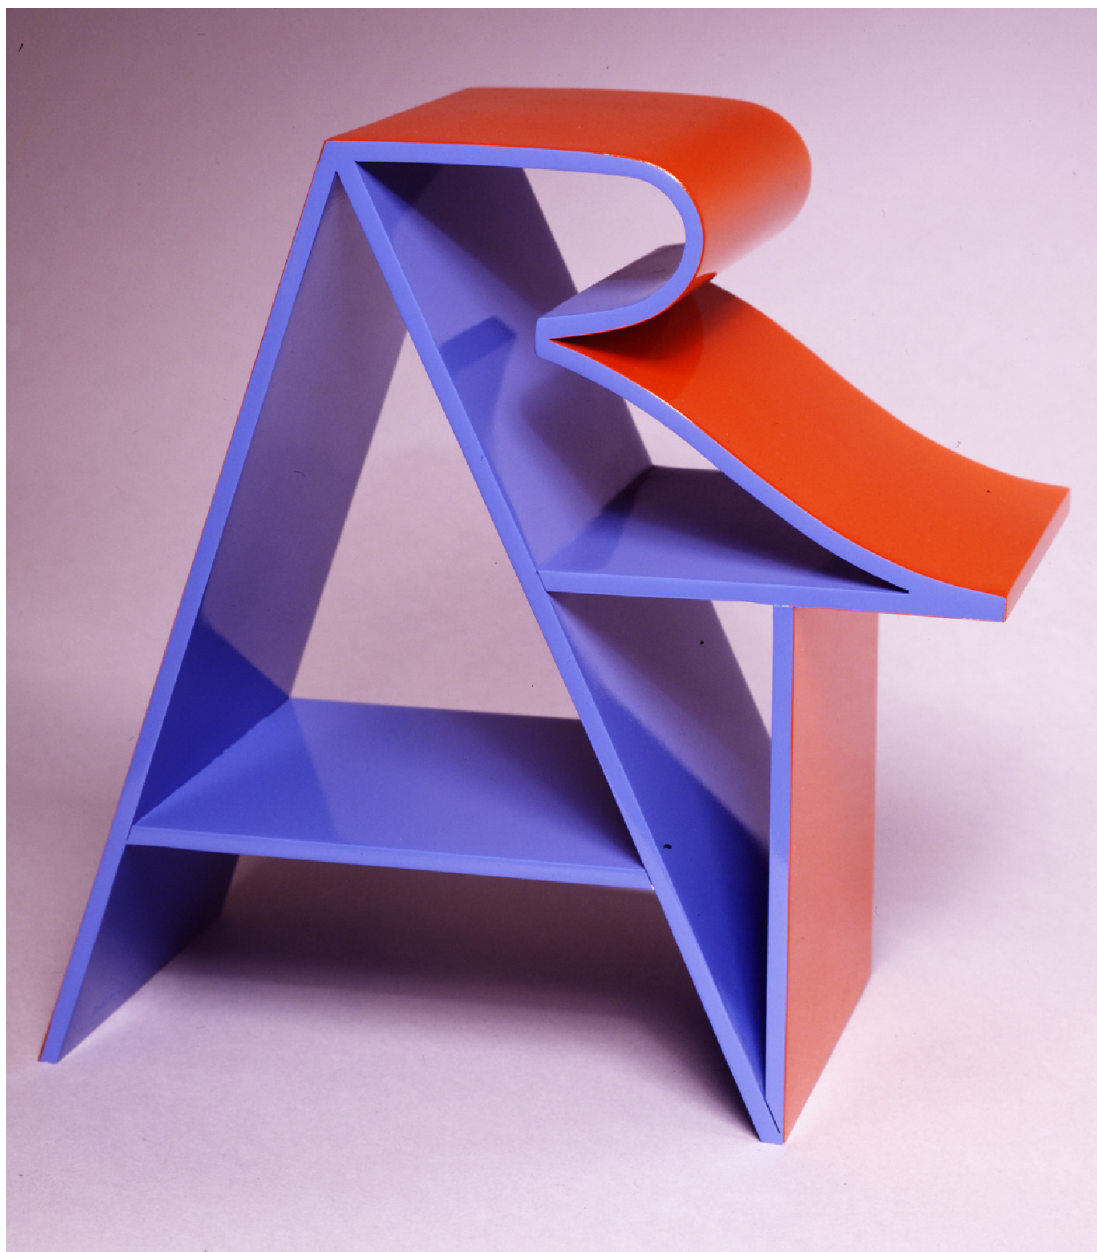

THE SEAVEST COLLECTION

Robert Indiana, *Art (ed. 3/8)*, 1972-1993
Painted Aluminum, 12 x 12 x 6 in. (30.5 x 30.5 x 15.2 cm)
813