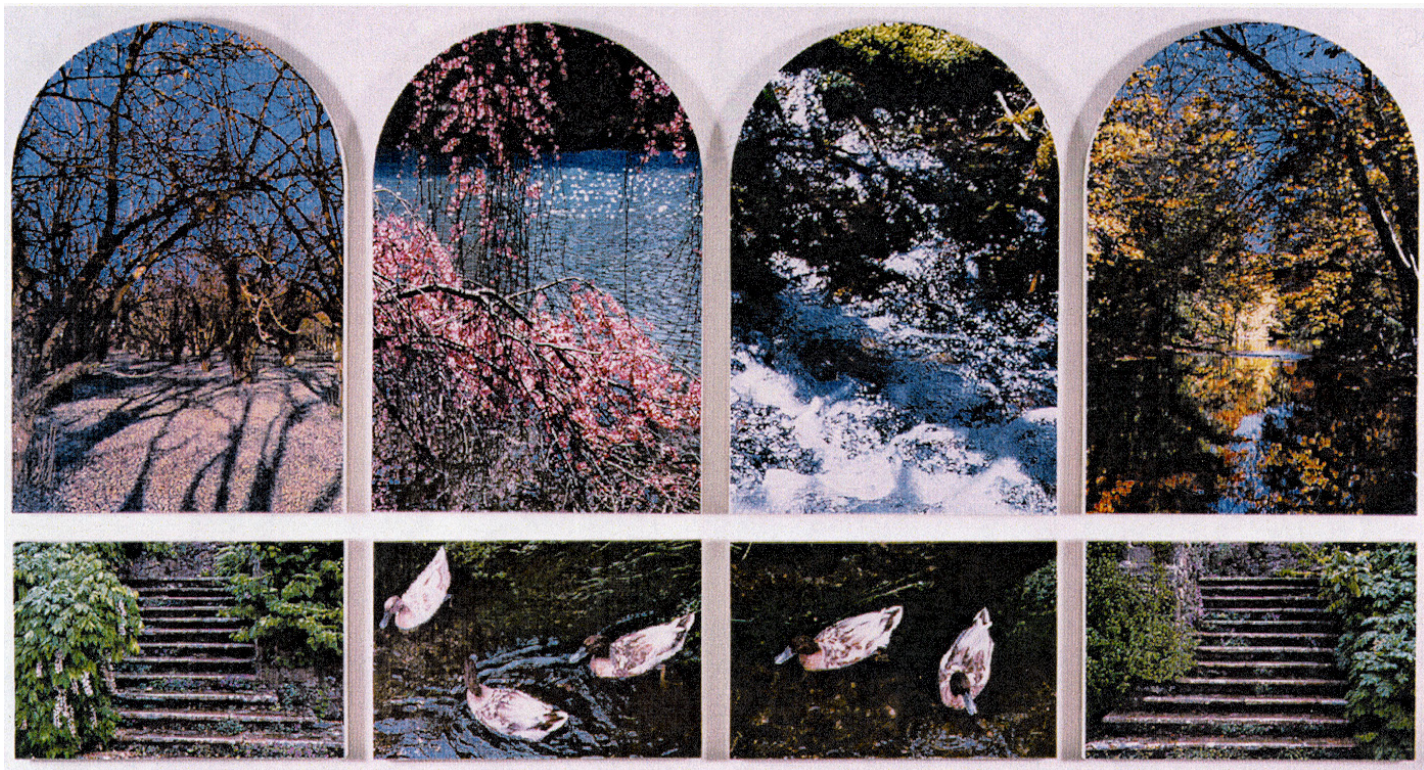

THE SEAVEST COLLECTION

Don Eddy, *Seasons of Light*, 1998-99
Acrylic on Canvas, 53 x 99 in. (134.6 x 251.5 cm)
600