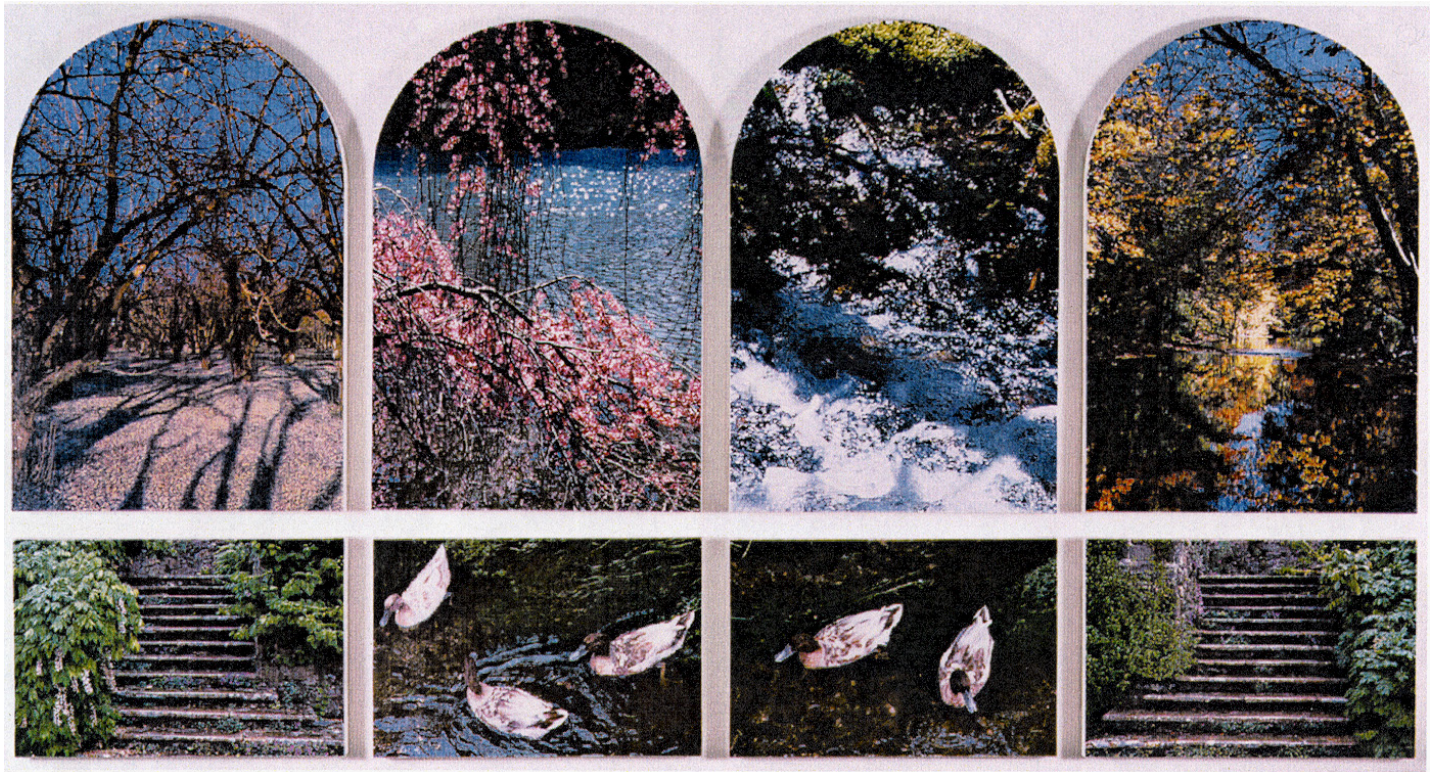

THE SEAVEST COLLECTION

Don Eddy, *Seasons of Light*, 1998-99
Acrylic on Canvas, 53 x 99 in. (134.6 x 251.5 cm)
600