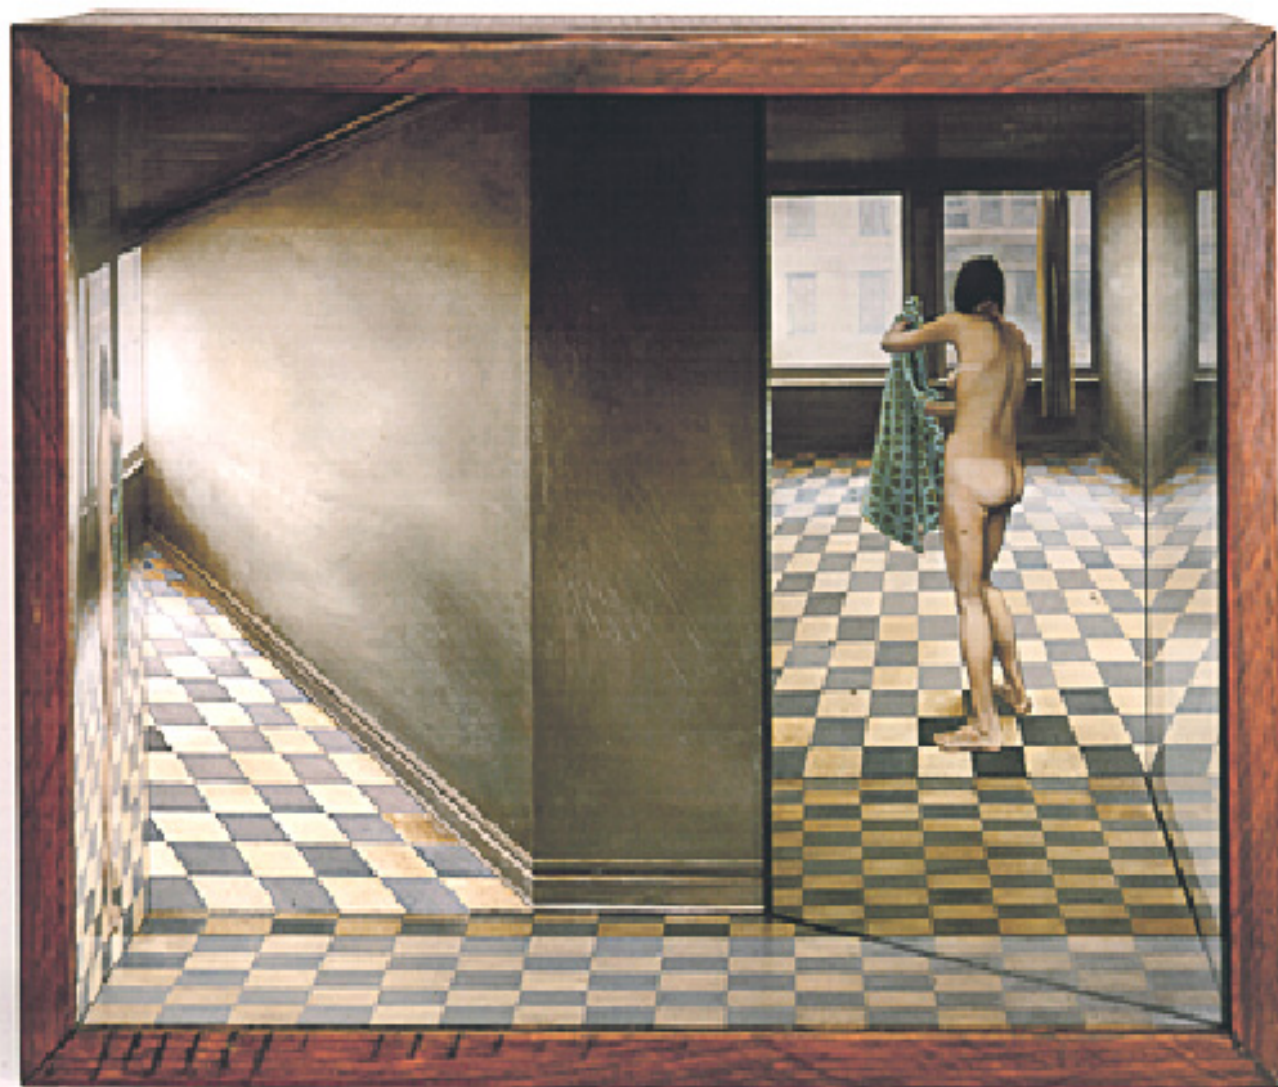

THE SEAVEST COLLECTION

William Beckman, *Diana Disrobing*, 1969

Oil on Masonite with Mirror in Wooden Box Construction, 13 7/8 x 17 5/8 x 7 1/4 in. (35.2 x 44.8 x 18.4 cm)

503