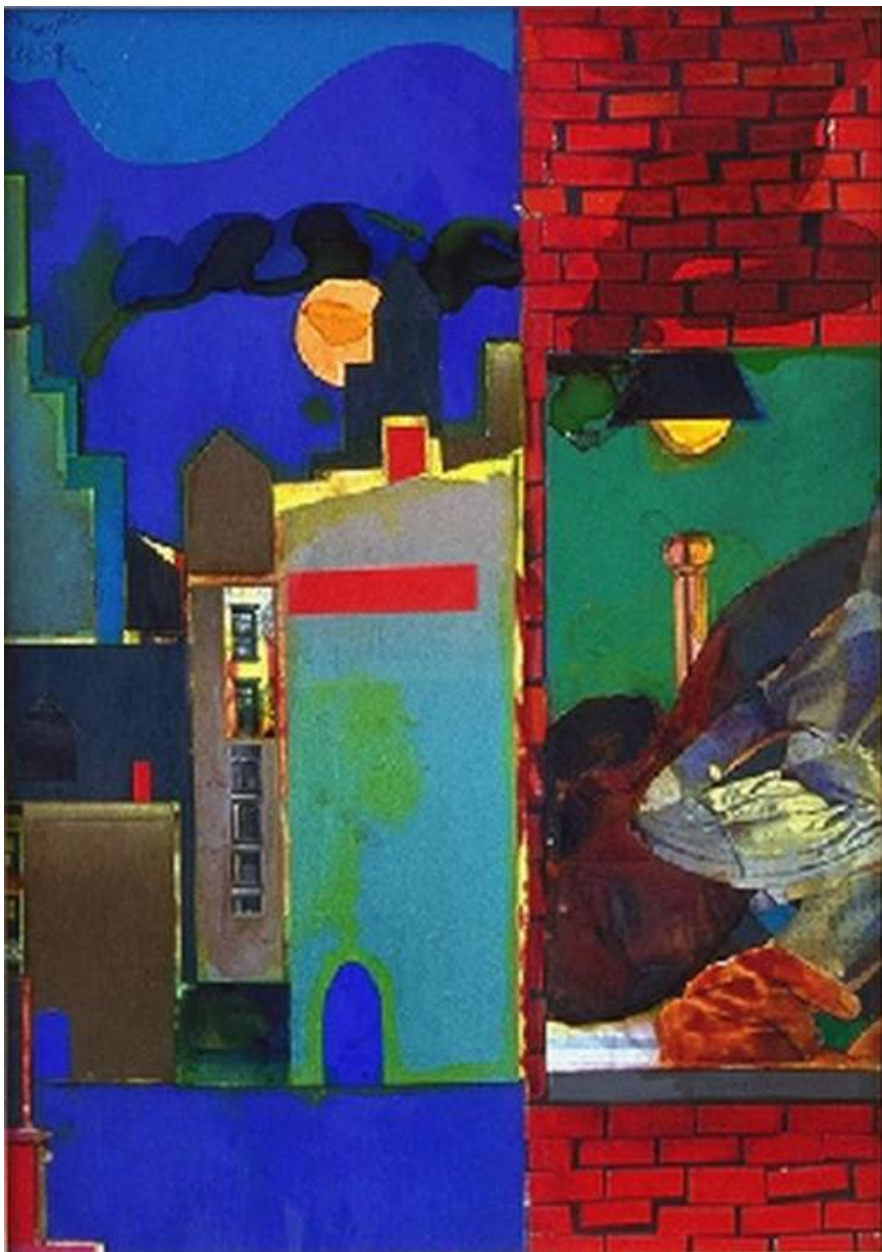

# THE SEAVEST COLLECTION

Romare Bearden, *Helen*, 1980  
Collage & Mixed Media, 18 x 14 in. (45.7 x 35.6 cm)  
15