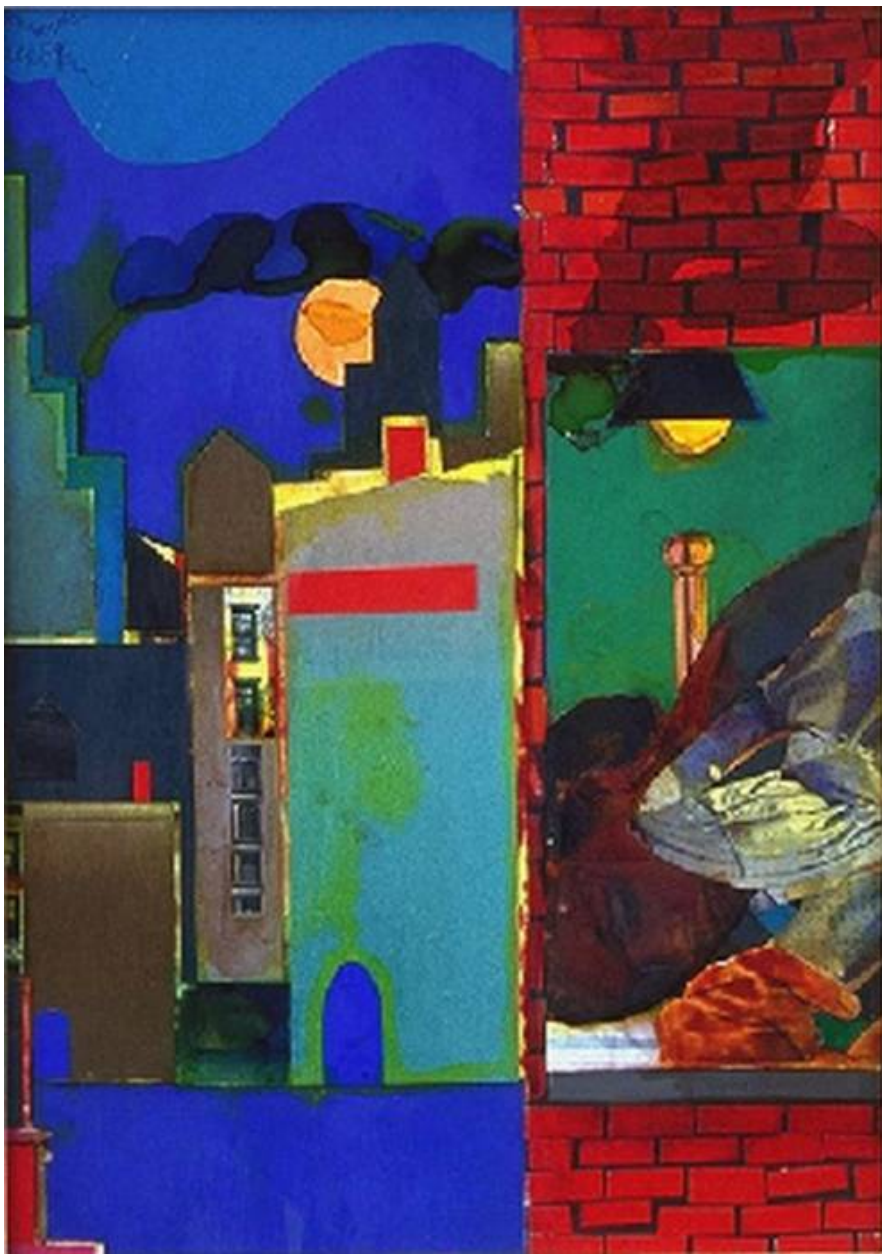

# THE SEAVEST COLLECTION

Romare Bearden, *Helen*, 1980  
Collage & Mixed Media, 18 x 14 in. (45.7 x 35.6 cm)  
15